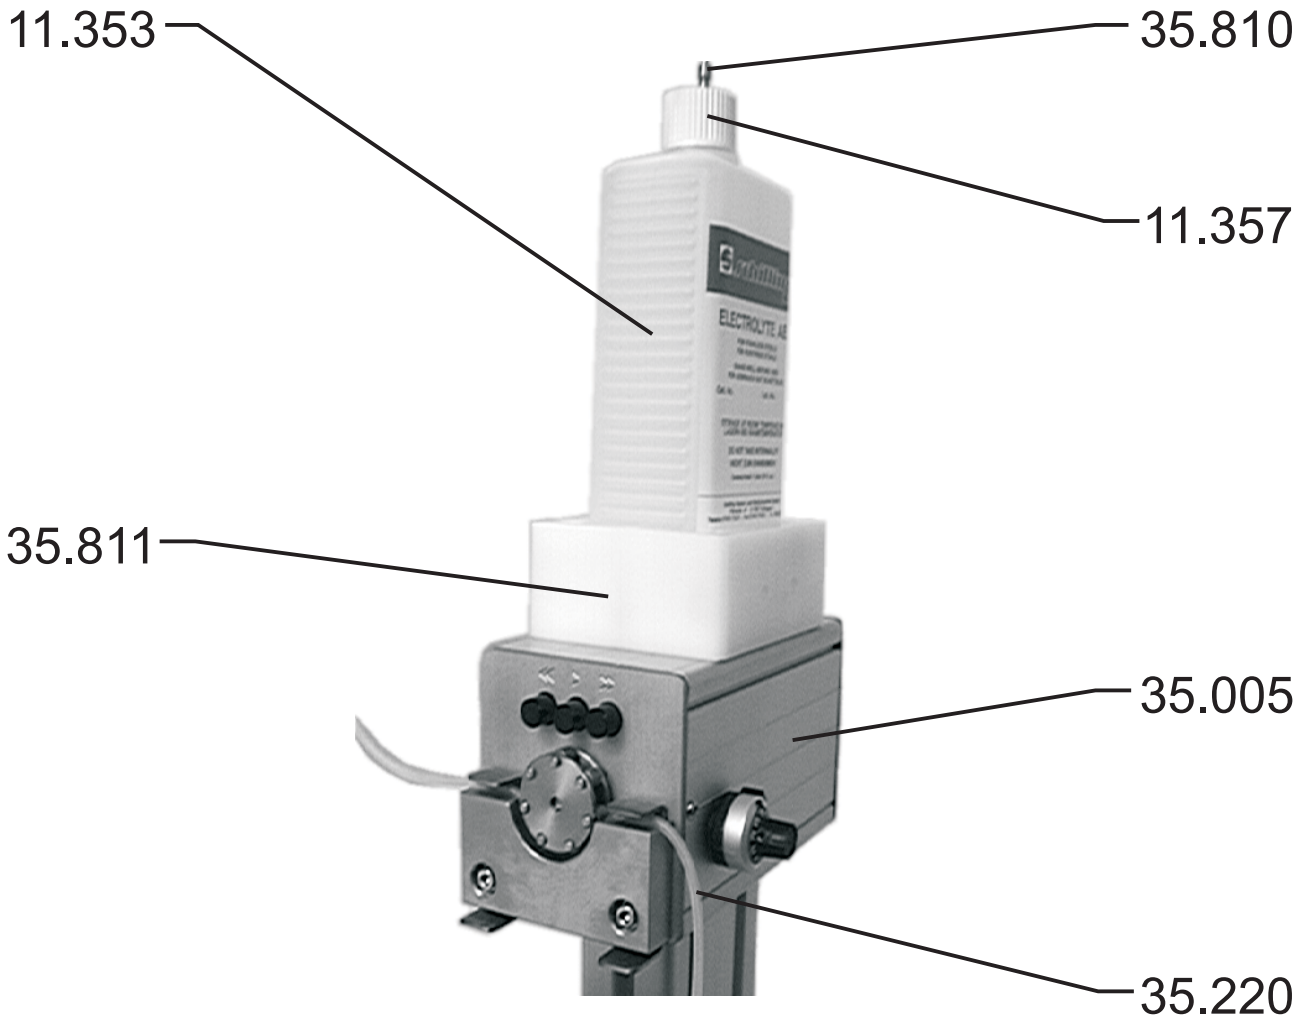

Electrolyte pump with Electrolyte tank

35.005 Electrolyte pump

35.220 Silicone tube 1x1mm

35.811 Bottle holder

35.813 Electrolyte tank complete:

11.353 Square bottle 500ml

11.357 Cap with injection inlet

35.810 Drain tube complete