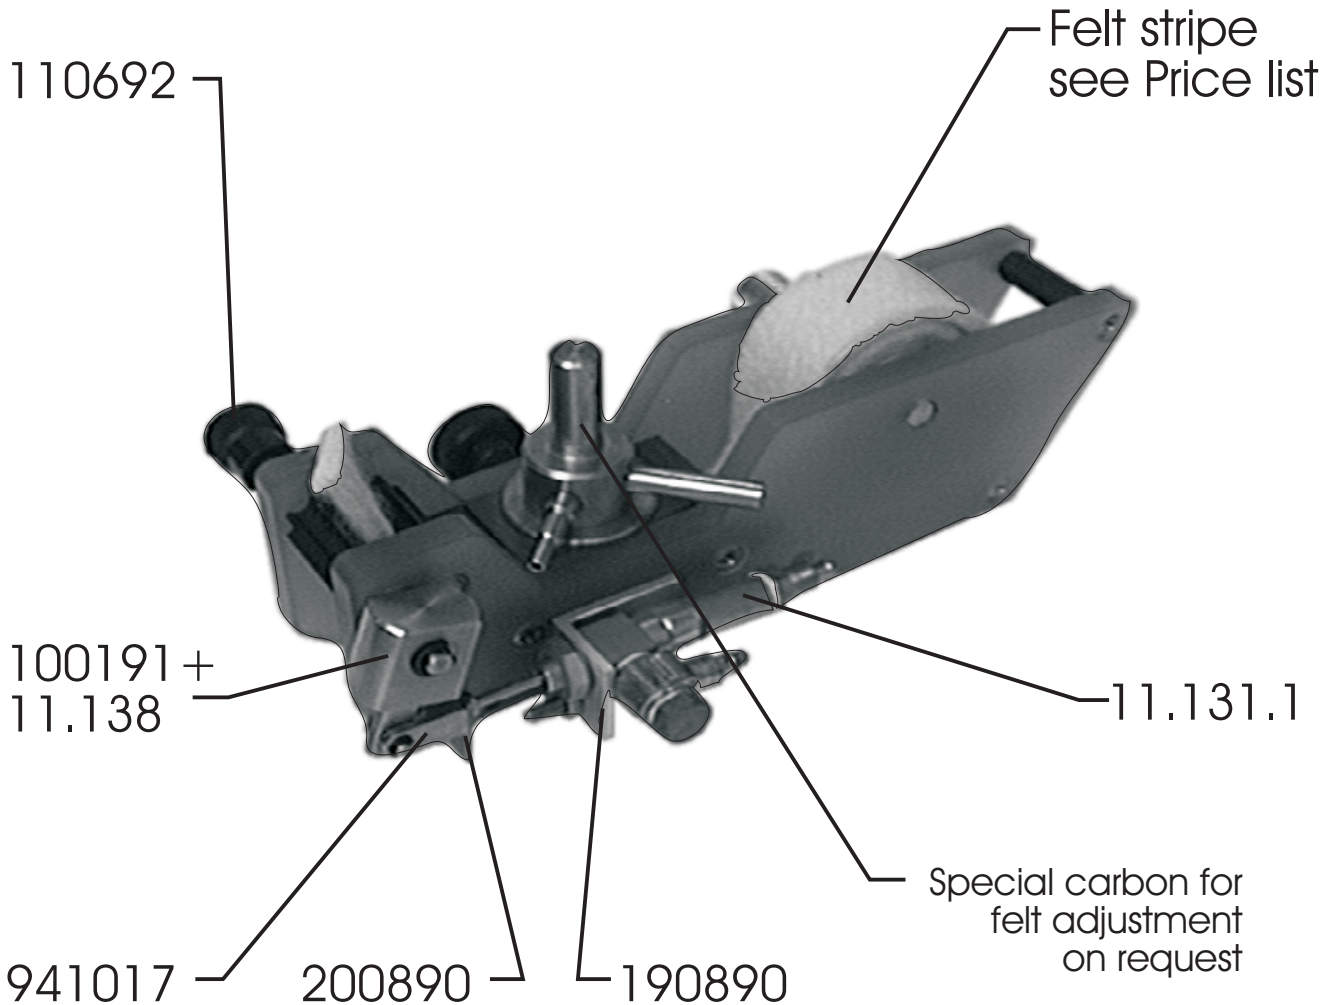

Automatic felt adjustment

100191 Adjust lever

110692 Knurled nut M8

11.131.1 Pneumatic cylinder DW 8/10

11.138 Free-wheel sleeve AD.8 ID.4

190890 Stop angle

200890 Stop

941017 Flask fork